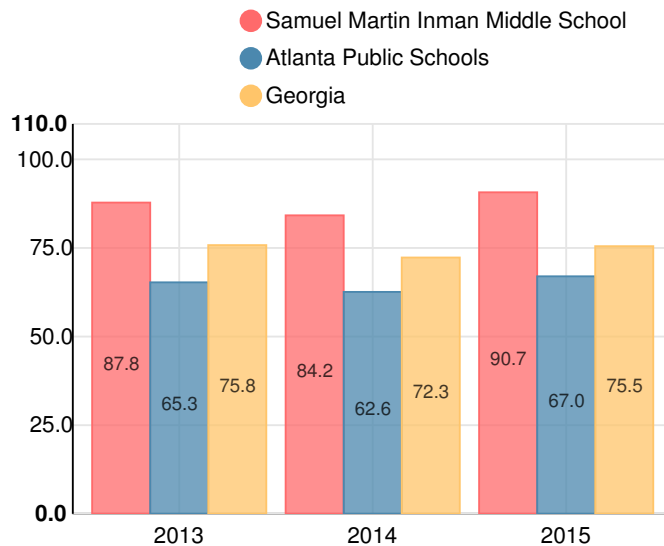

Samuel Martin Inman Middle School

- 774 Virginia Ave NE, Atlanta, GA 30306
- (404)802-3200
- Grades: 6-8
- Enrollment: 1001 students
- Greatest Gains (Silver)

Performance Snapshot

- Samuel Martin Inman Middle School's **overall performance is higher than 95% of schools in the state** and is higher than its district.
- Its students' **academic growth is higher than 99% of schools in the state** and higher than its district.
- **79.5% of its 8th grade students are reading on grade level.**

School Wide

A
90.7

Year	Samuel Martin Inman Middle School
2015	A
2014	B
2013	B
2012	B

Grade conversion	
A	90 - 100
B	80 - 89.9
C	70 - 79.9
D	60 - 69.9
F	0 - 59.9

CCRPI Single Score