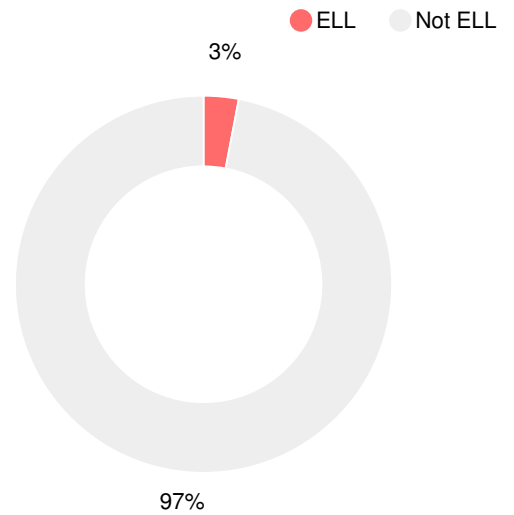

English Language Learners (ELL)