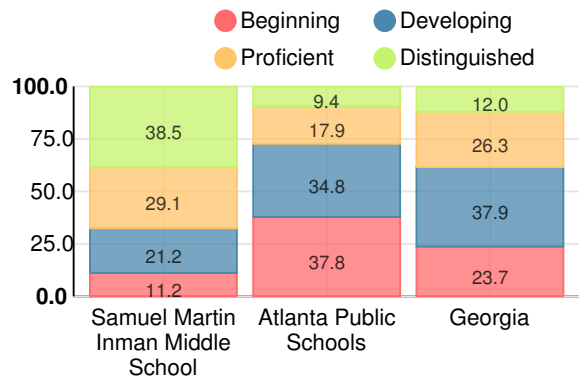

Students with Disability (SWD)

English Language Learners (ELL)

Middle School

CCRPI Score

Samuel Martin Inman Middle School

Indicator	2015
Achievement	40.0
Progress	40.0
Gap	7.5
Challenge	3.2
CCRPI Score	90.7

English

Percent of students scoring in each performance level on 2015 Georgia Milestones for middle school grades

Mathematics

Percent of students scoring in each performance level on 2015 Georgia Milestones for middle school grades