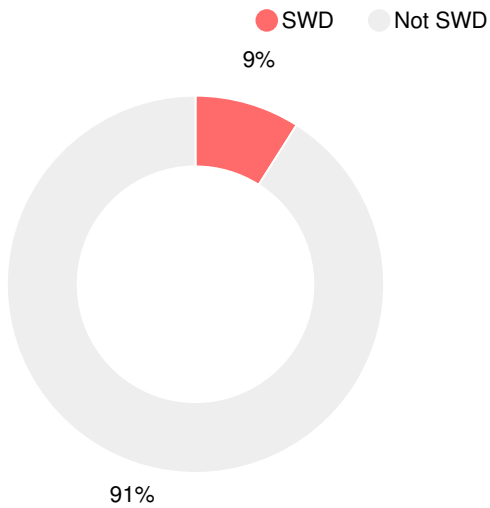

Students with Disability (SWD)

English Language Learners (ELL)

Middle School

CCRPI Score

Samuel Martin Inman Middle School

Indicator	2015
Achievement	40.0
Progress	40.0
Gap	7.5
Challenge	3.2
CCRPI Score	90.7