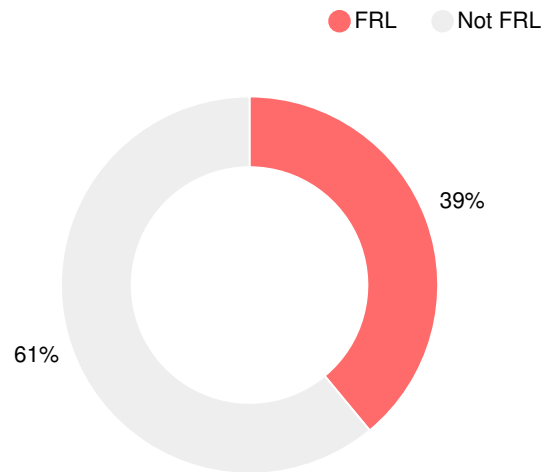

School Wide

A
90.7

Year	Samuel Martin Inman Middle School
2015	A
2014	B
2013	B
2012	B

Grade conversion	
A	90 - 100
B	80 - 89.9
C	70 - 79.9
D	60 - 69.9
F	0 - 59.9

CCRPI Single Score

Race/Ethnicity

Free/Reduced-Price Lunch (FRL)