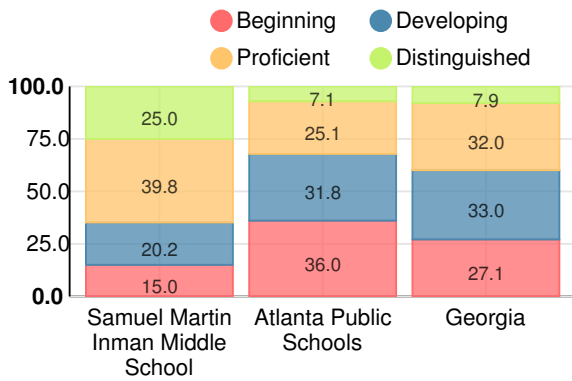

Students with Disability (SWD)

English Language Learners (ELL)

Middle School

CCRPI Score

Samuel Martin Inman Middle School

Indicator	2015
Achievement	40.0
Progress	40.0
Gap	7.5
Challenge	3.2
CCRPI Score	90.7

English

Percent of students scoring in each performance level on 2015 Georgia Milestones for middle school grades

Mathematics

Percent of students scoring in each performance level on 2015 Georgia Milestones for middle school grades